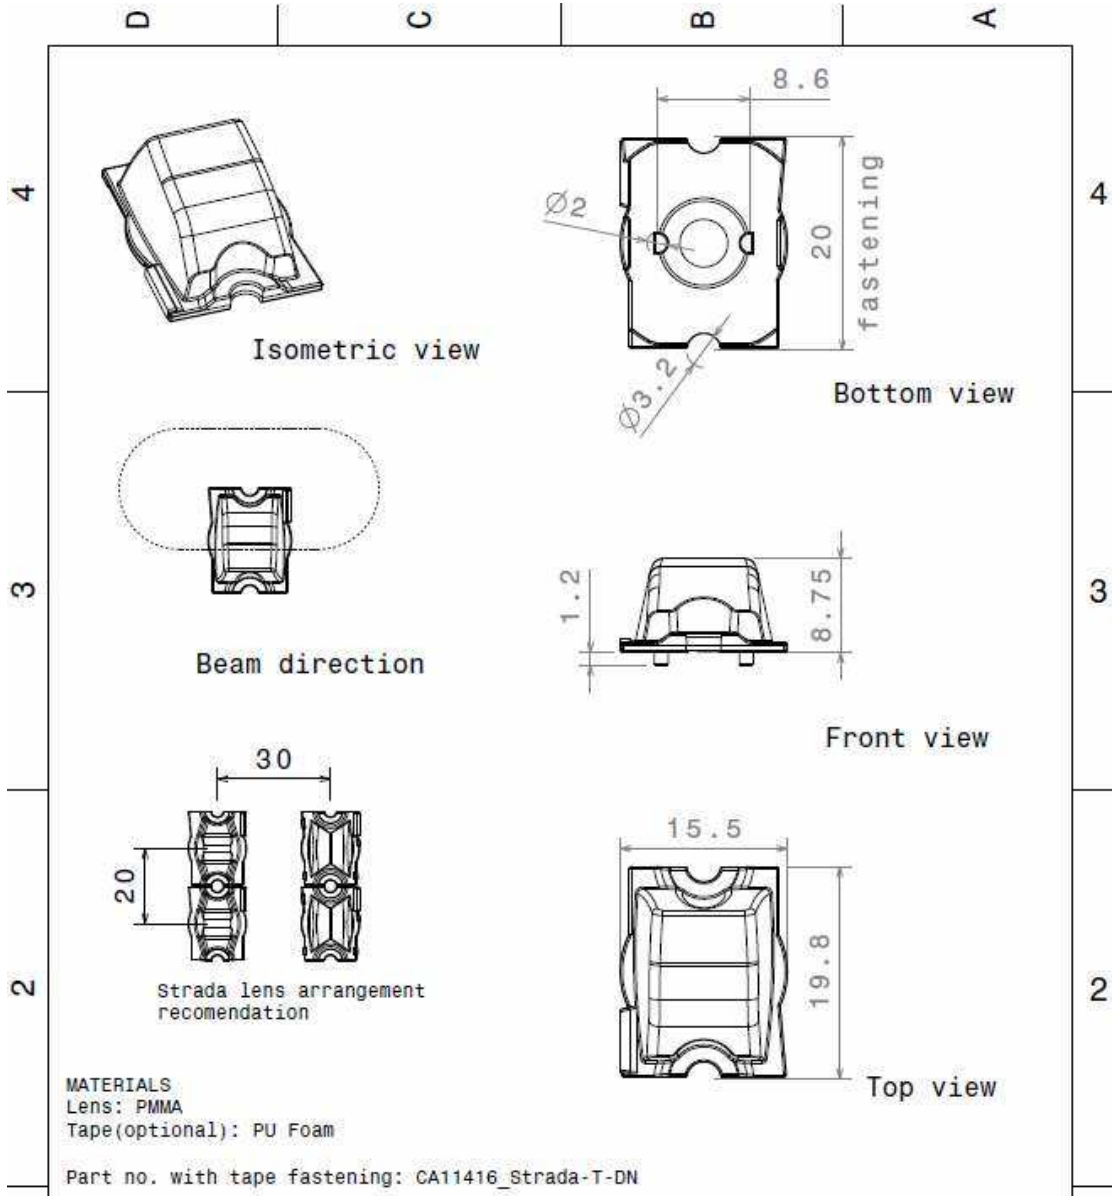

This drawing is our property. It can't be reproduced or communicated without our written agreement.		Ledil Oy Tehdaskatu 13 FIN-24100 SALO Finland	
DRAWING TITLE		Datasheet Strada-T-DN Lens	
DRAWN BY o1	DATE 14.05.2010	SIZE A4	DRAWING NUMBER C11415
CHECKED BY pv	DATE 14.05.2010	SCALE 2:1	REV 1
DESIGNED BY hh	DATE 14.05.2010	WEIGHT(g)	SHEET 1/1

© Ledil Oy - PRELIMINARY - Subject to change without prior notice