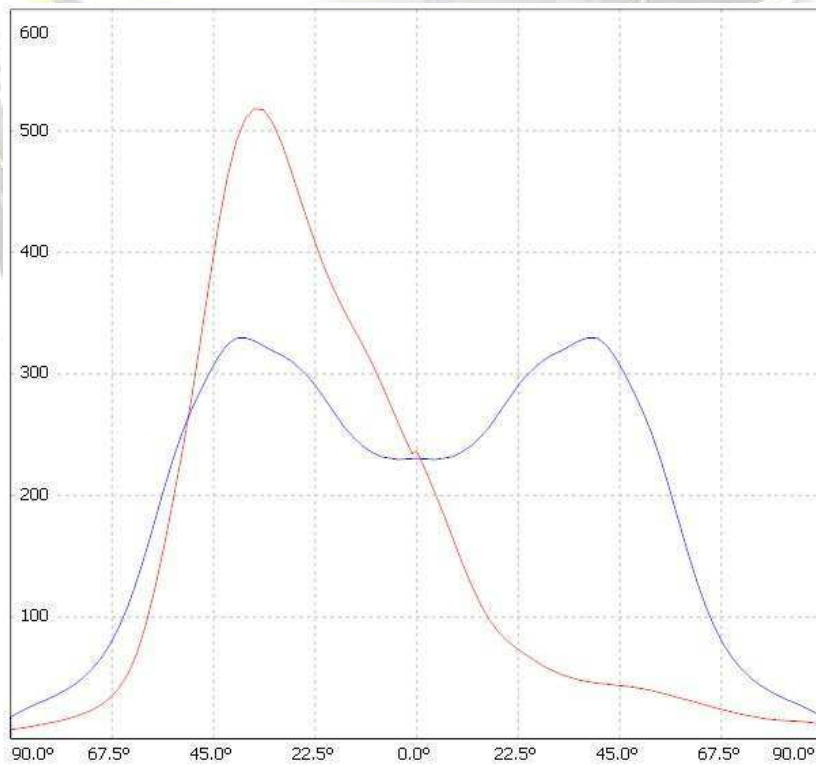

MEASUREMENT DATA & DRAWING

© Ledil Oy - PRELIMINARY - Subject to change without prior notice

Ledil Oy
Tehdaskatu 13
FIN-24100 SALO, Finland

www.ledil.com
email: ledil@ledil.com
FAX: +358-2-733 8001

2010-06-17