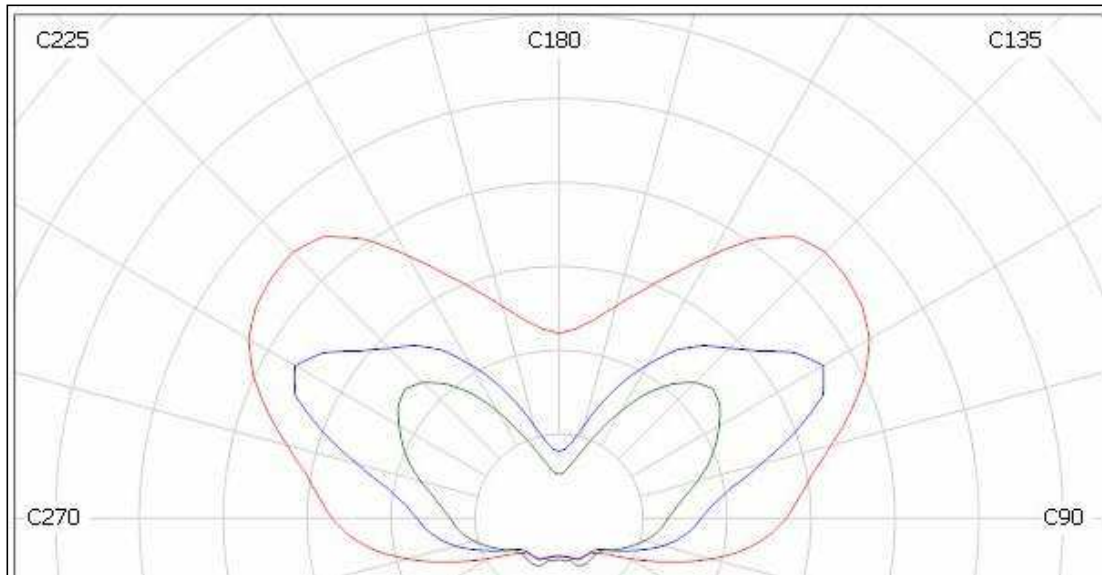

© Ledil Oy - PRELIMINARY - Subject to change without prior notice

Ledil Oy
Tehdaskatu 13
FIN-24100 SALO, Finland

www.ledil.com
email: ledil@ledil.com
FAX: +358-2-733 8001

2010-06-17