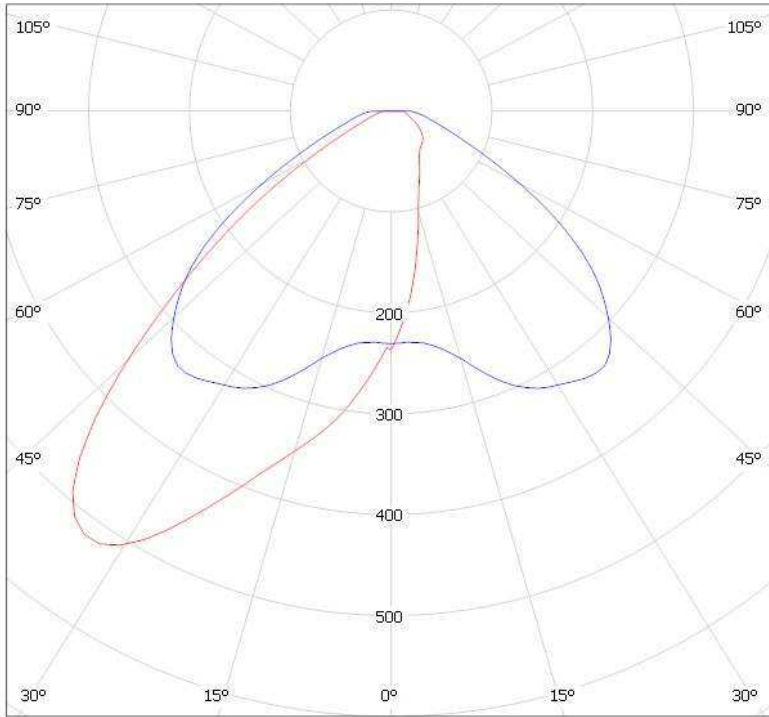

MEASUREMENT DATA & DRAWING

© Ledil Oy - PRELIMINARY - Subject to change without prior notice

Ledil Oy
Tehdaskatu 13
FIN-24100 SALO, Finland

www.ledil.com
email: ledil@ledil.com
FAX: +358-2-733 8001

2010-06-17